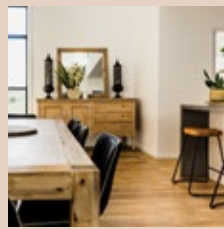

WHITE HUT

o n g o l f l i n k s

HOLIDAY ACCOMMODATION, KINGSTON SE, SOUTH AUSTRALIA

May your troubles and worries melt away as you enjoy a relaxed, unhurried coastal getaway at White Hut on Golfinks.

4 x GUEST ROOMS
(4 x KING BEDS OR
8 x SINGLE BEDS)

FULL KITCHEN -
OVEN, DISHWASHER,
MICROWAVE

WOOD FIREPLACES

REVERSE CYCLE
AIRCONDITIONING +
CENTRAL HEATING IN
BEDROOMS &
CINEMA

OPEN PLAN LIVING &
DINING + ALFRESCO
LIVING + BAR &
CINEMA ROOM

MAIN BATHROOM &
ENSUITE

FULLY EQUIPPED
LAUNDRY

YOUR STAY

White Hut on Golflinks is a fully functional house with all of the features for an enjoyable stay.

FEATURES

- + FULLY EQUIPPED KITCHEN & LAUNDRY
- + OPEN LIVING & ALFRESCO
- + BAR & CINEMA ROOM
- + FREE WIFI
- + 2PM CHECK-IN, 10AM CHECK-OUT
- + DOUBLE GARAGE & SECURED BACKYARD
- + BED LINEN & TOWELS PROVIDED