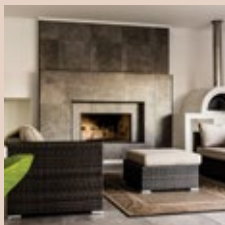

WHITE HUT

o n g o l f l i n k s

HOLIDAY ACCOMMODATION, KINGSTON SE, SOUTH AUSTRALIA

May your troubles and worries melt away as you enjoy a relaxed, unhurried coastal getaway at White Hut on Golfinks.

4 x GUEST ROOMS
(4 x KING BEDS OR
8 x SINGLE BEDS)

FULL KITCHEN -
OVEN, DISHWASHER,
MICROWAVE

WOOD FIREPLACES

REVERSE CYCLE
AIRCONDITIONING +
CENTRAL HEATING IN
BEDROOMS &
CINEMA

OPEN PLAN LIVING &
DINING + ALFRESCO
LIVING + BAR &
CINEMA ROOM

MAIN BATHROOM &
ENSUITE

FULLY EQUIPPED
LAUNDRY

YOUR STAY

White Hut on Golflinks is a fully functional house with all of the features for an enjoyable stay.

FEATURES

- + FULLY EQUIPPED KITCHEN & LAUNDRY
- + OPEN LIVING & ALFRESCO
- + BAR & CINEMA ROOM
- + FREE WIFI
- + 2PM CHECK-IN, 10AM CHECK-OUT
- + DOUBLE GARAGE & SECURED BACKYARD
- + BED LINEN & TOWELS PROVIDED