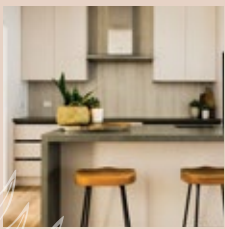

WHITE HUT

o n g o l f l i n k s

HOLIDAY ACCOMMODATION, KINGSTON SE, SOUTH AUSTRALIA

May your troubles and worries melt away as you enjoy a relaxed, unhurried coastal getaway at White Hut on Golfinks.

4 x GUEST ROOMS
(4 x KING BEDS OR
8 x SINGLE BEDS)

FULL KITCHEN -
OVEN, DISHWASHER,
MICROWAVE

WOOD FIREPLACES

REVERSE CYCLE
AIRCONDITIONING +
CENTRAL HEATING IN
BEDROOMS &
CINEMA

OPEN PLAN LIVING &
DINING + ALFRESCO
LIVING + BAR &
CINEMA ROOM

MAIN BATHROOM &
ENSUITE

FULLY EQUIPPED
LAUNDRY

YOUR STAY

White Hut on Golflinks is a fully functional house with all of the features for an enjoyable stay.

FEATURES

- + FULLY EQUIPPED KITCHEN & LAUNDRY
- + OPEN LIVING & ALFRESCO
- + BAR & CINEMA ROOM
- + FREE WIFI
- + 2PM CHECK-IN, 10AM CHECK-OUT
- + DOUBLE GARAGE & SECURED BACKYARD
- + BED LINEN & TOWELS PROVIDED