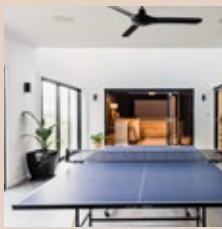

WHITE HUT

o n g o l f l i n k s

HOLIDAY ACCOMMODATION, KINGSTON SE, SOUTH AUSTRALIA

May your troubles and worries melt away as you enjoy a relaxed, unhurried coastal getaway at White Hut on Golfinks.

4 x GUEST ROOMS
(4 x KING BEDS OR
8 x SINGLE BEDS)

FULL KITCHEN -
OVEN, DISHWASHER,
MICROWAVE

WOOD FIREPLACES

REVERSE CYCLE
AIRCONDITIONING +
CENTRAL HEATING IN
BEDROOMS &
CINEMA

OPEN PLAN LIVING &
DINING + ALFRESCO
LIVING + BAR &
CINEMA ROOM

MAIN BATHROOM &
ENSUITE

FULLY EQUIPPED
LAUNDRY

YOUR STAY

White Hut on Golflinks is a fully functional house with all of the features for an enjoyable stay.

FEATURES

- + FULLY EQUIPPED KITCHEN & LAUNDRY
- + OPEN LIVING & ALFRESCO
- + BAR & CINEMA ROOM
- + FREE WIFI
- + 2PM CHECK-IN, 10AM CHECK-OUT
- + DOUBLE GARAGE & SECURED BACKYARD
- + BED LINEN & TOWELS PROVIDED