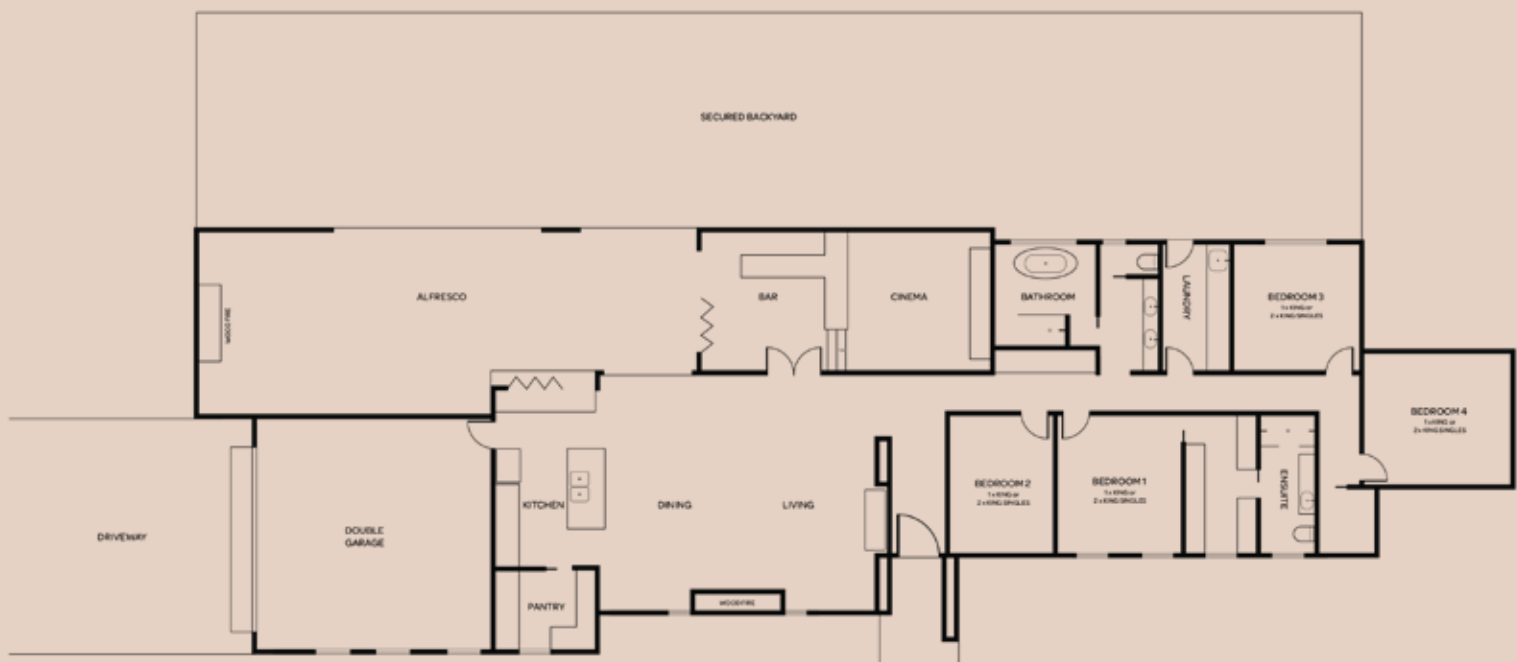

FULLY EQUIPPED
LAUNDRY

YOUR STAY

White Hut on Golflinks is a fully functional house with all of the features for an enjoyable stay.

FEATURES

- + FULLY EQUIPPED KITCHEN & LAUNDRY
- + OPEN LIVING & ALFRESCO
- + BAR & CINEMA ROOM
- + FREE WIFI
- + 2PM CHECK-IN, 10AM CHECK-OUT
- + DOUBLE GARAGE & SECURED BACKYARD
- + BED LINEN & TOWELS PROVIDED

LOCATION

- KINGSTON SE, SOUTH AUSTRALIA
- + 100m TO GOLF COURSE
 - + 1.2km TO BEACH
 - + 2km TO TOWN CENTRE
 - + 14km TO MT BENSON WINE REGION
 - + 18km TO CAPE JAFFA MARINA
 - + 38km TO ROBE

FLOOR PLAN