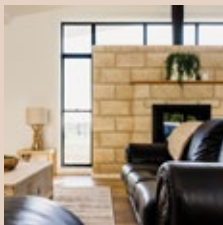

WHITE HUT

o n g o l f l i n k s

HOLIDAY ACCOMMODATION, KINGSTON SE, SOUTH AUSTRALIA

May your troubles and worries melt away as you enjoy a relaxed, unhurried coastal getaway at White Hut on Golfinks.

4 x GUEST ROOMS
(4 x KING BEDS OR
8 x SINGLE BEDS)

FULL KITCHEN -
OVEN, DISHWASHER,
MICROWAVE

WOOD FIREPLACES

REVERSE CYCLE
AIRCONDITIONING +
CENTRAL HEATING IN
BEDROOMS &
CINEMA

OPEN PLAN LIVING &
DINING + ALFRESCO
LIVING + BAR &
CINEMA ROOM

MAIN BATHROOM &
ENSUITE

FULLY EQUIPPED
LAUNDRY

YOUR STAY

White Hut on Golflinks is a fully functional house with all of the features for an enjoyable stay.

FEATURES

- + FULLY EQUIPPED KITCHEN & LAUNDRY
- + OPEN LIVING & ALFRESCO
- + BAR & CINEMA ROOM
- + FREE WIFI
- + 2PM CHECK-IN, 10AM CHECK-OUT
- + DOUBLE GARAGE & SECURED BACKYARD
- + BED LINEN & TOWELS PROVIDED